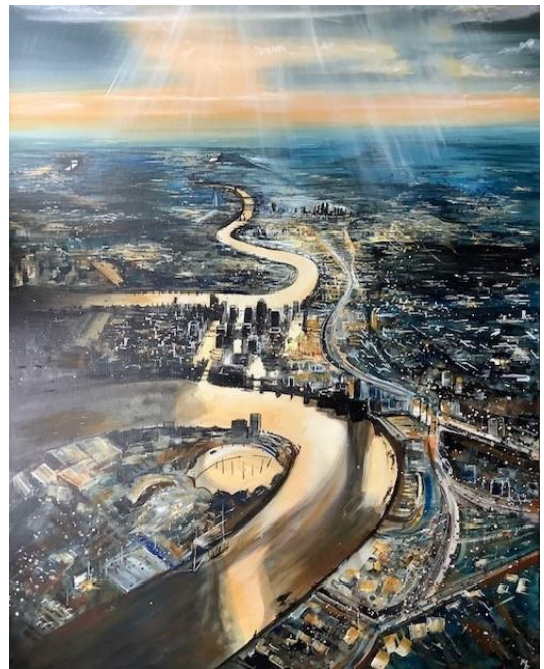

Ben Clayton: A Skier's Window to Heaven, watercolour & digital

Chris Gaymer: View from the Window by Moonlight, acrylic

Dorothy Worrall: 'Barney' on the kitchen windowsill, acrylic

Jana White: Skies over Bexhill, acrylic

Julie Levett: Azure, acrylic

Kerry Bennett: A Window with a View, watercolour

Lizzie Wells: Cone on the Windowsill, mixed media

Mark Fisher: About to land at Heathrow, acrylic

Penelope Hellyer: Bathing Birds, acrylic

Peter Sherwood: A View from my Window, chalk pastel

Stella Mance: Caroline's Garden, acrylic inks

Stuart Robathan: Roman Tree, pastel